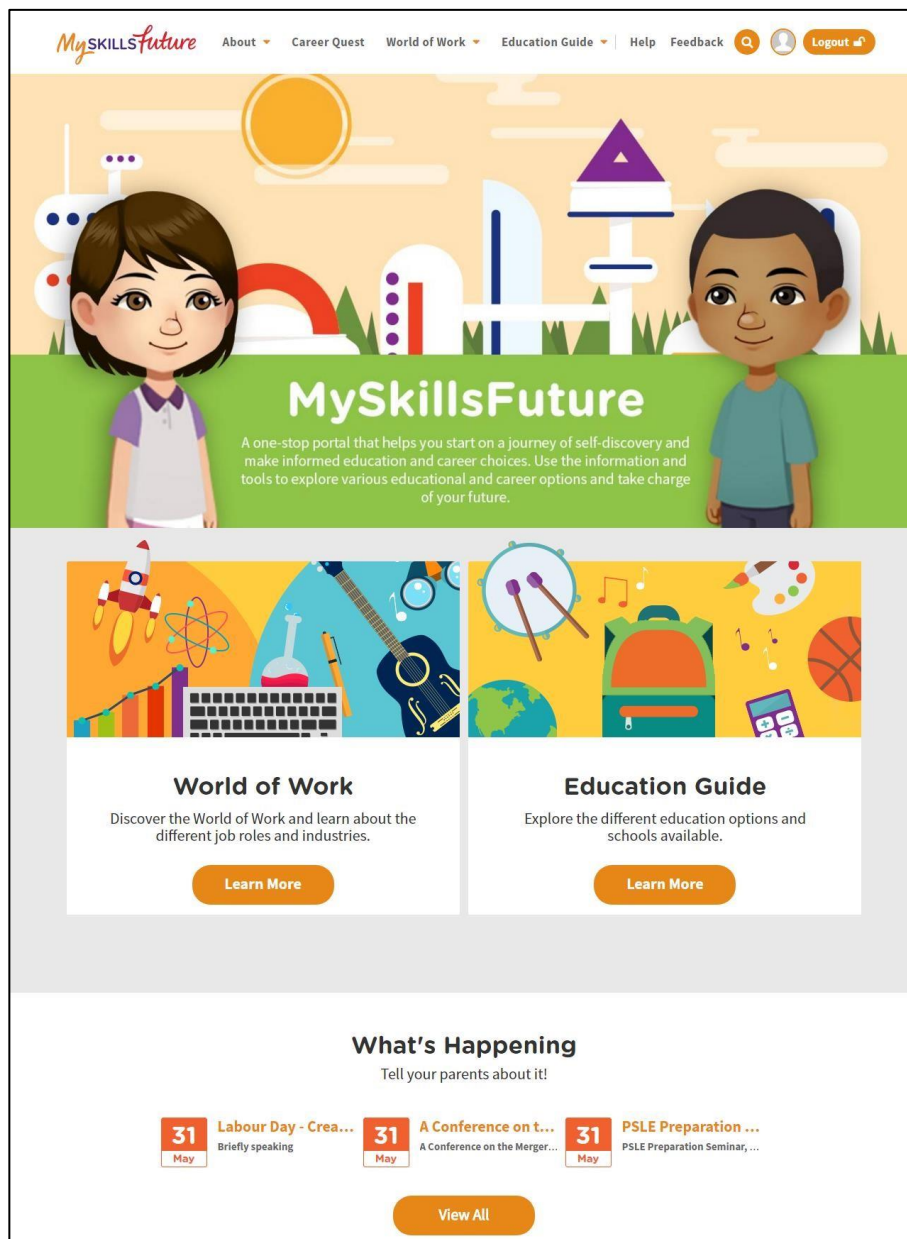

# 1 INTRODUCTION TO MYSKILLSFUTURE STUDENT PORTAL

Figure 1-1: Homepage

**MySkillsFuture Student Portal** is a self-guided system that helps students find out their interests and allows them to explore different education and career pathways.

Go to <https://www.myskillsfuture.gov.sg/primary> to access the portal.

Figure 1-2: MySkillsFuture Portal (Primary) homepage (before login)

You are **able to view** the following without logging in:

- **About** - MySkillsFuture for Students, Education and Career Plan
- **Career Quest** - Virtual World, Work Values, Mini Games
- **World of Work** - Singapore Industry Landscape, Learn About Job Roles
- **Education Guide** - Singapore Education Landscape, Explore Schools, Calendar of Events