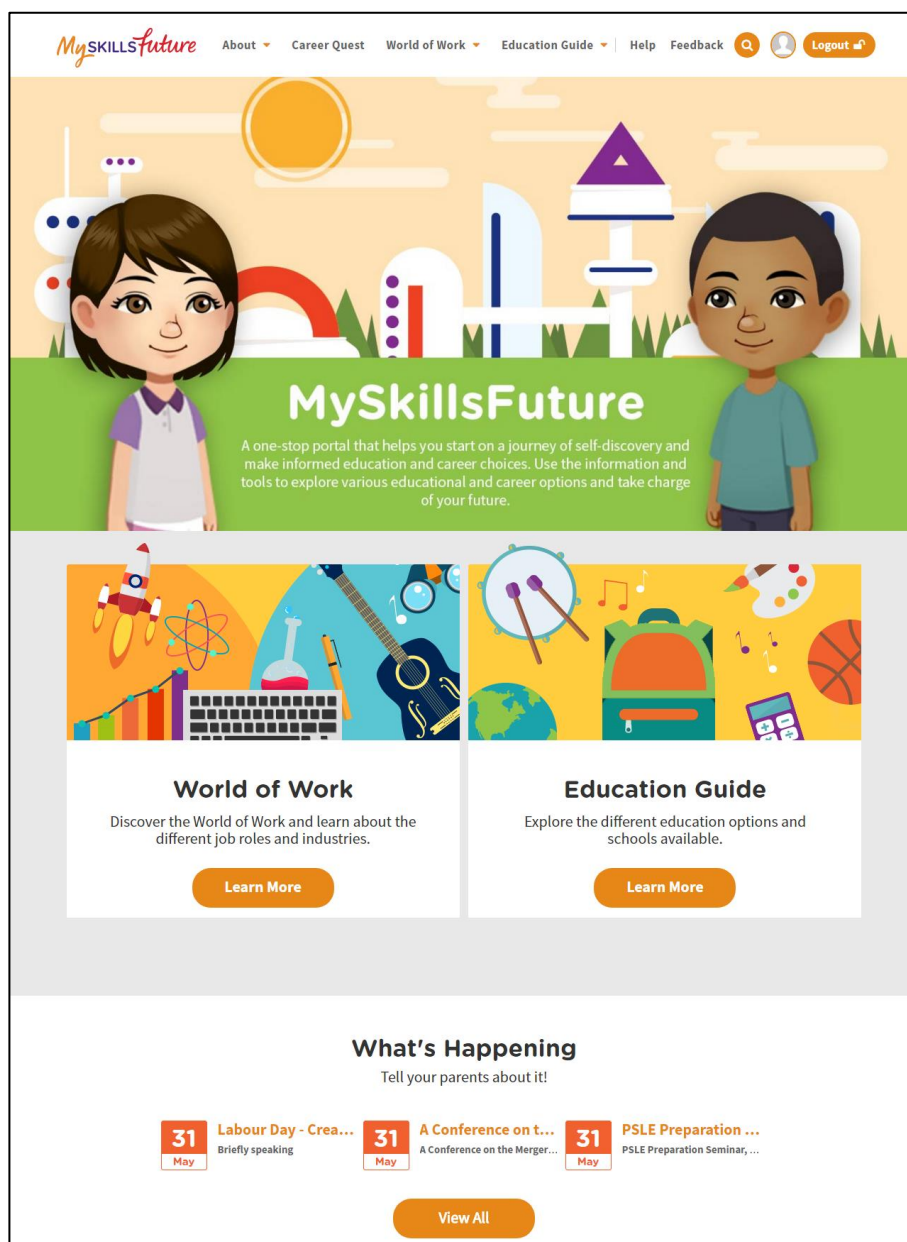

## TABLE OF CONTENTS

1	Introduction to MySkillsFuture Student Portal .....	3
---	---	---

# 1 INTRODUCTION TO MYSKILLSFUTURE STUDENT PORTAL

Figure 1-1: Homepage

**MySkillsFuture Student Portal** is a self-guided system that helps students find out their interests and allows them to explore different education and career pathways.

Go to <https://www.myskillsfuture.sg/primary> to access the portal.

Figure 1-2: MySkillsFuture Portal (Primary) homepage (before login)

You are **able to view** the following without logging in:

- **About** - MySkillsFuture for Students, Education and Career Plan
- **Career Quest** - Virtual World, Work Values, Mini Games
- **World of Work** - Singapore Industry Landscape, Learn About Job Roles
- **Education Guide** - Singapore Education Landscape, Explore Schools, Calendar of Events